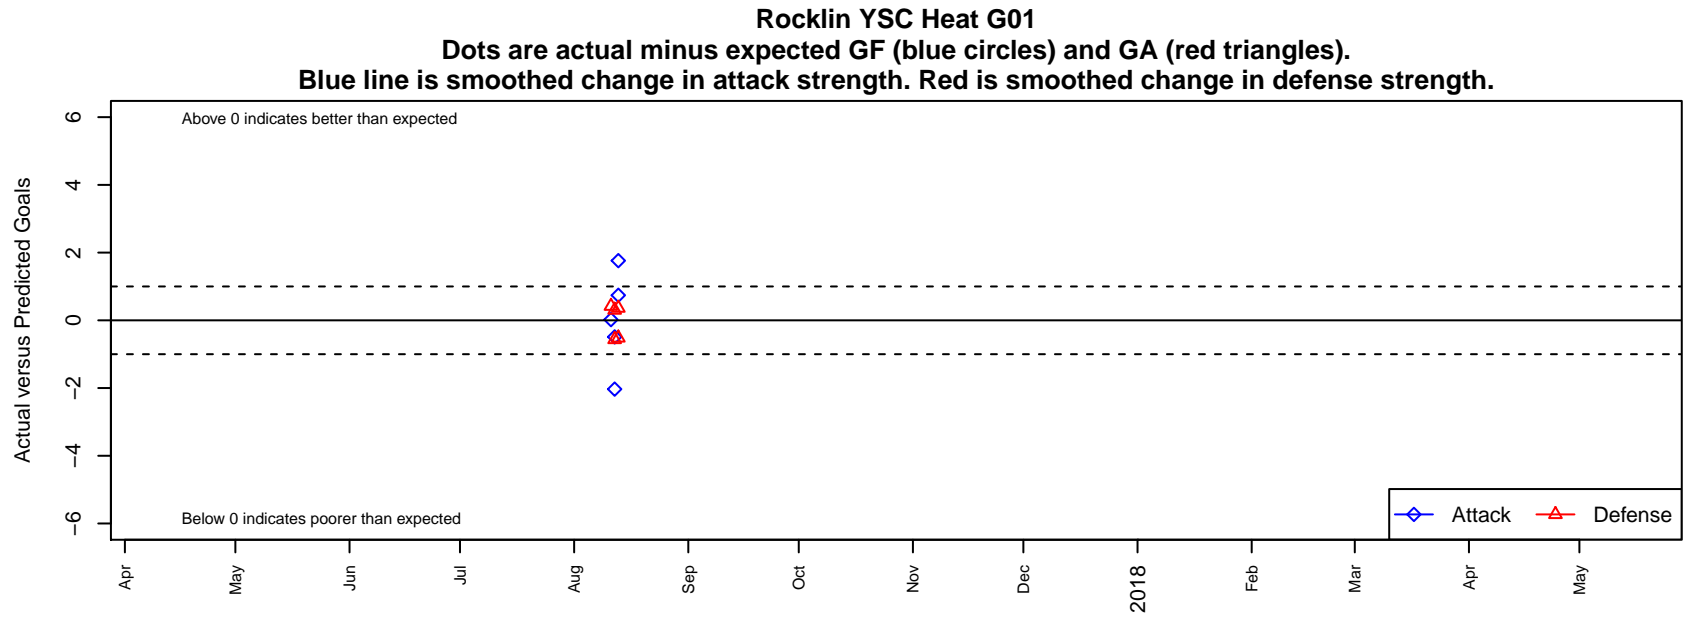

Rocklin YSC Heat G01

alt names used:

Venues played:

2017 Bend Premier Cup Amandine Henry (U17)

G01 total strength=1634
attack=20.93 defense=15.5

date	home		away		venue	pred.home	pred.away
2017-08-13	Rocklin YSC Heat G01	5	FWFC Blue G01	1	2017 Bend Premier Cup Amandine Henry (U1	4.26	0.48
2017-08-13	Missfits Phoenix G01	0	Rocklin YSC Heat G01	5	2017 Bend Premier Cup Amandine Henry (U1	0.36	3.24
2017-08-12	BIFC Blue G01	0	Rocklin YSC Heat G01	4	2017 Bend Premier Cup Amandine Henry (U1	0.30	4.49
2017-08-12	Cascade Rush Revolution G02	1	Rocklin YSC Heat G01	3	2017 Bend Premier Cup Amandine Henry (U1	0.43	5.03
2017-08-11	Lake Hills Extreme G01	0	Rocklin YSC Heat G01	6	2017 Bend Premier Cup Amandine Henry (U1	0.42	5.98